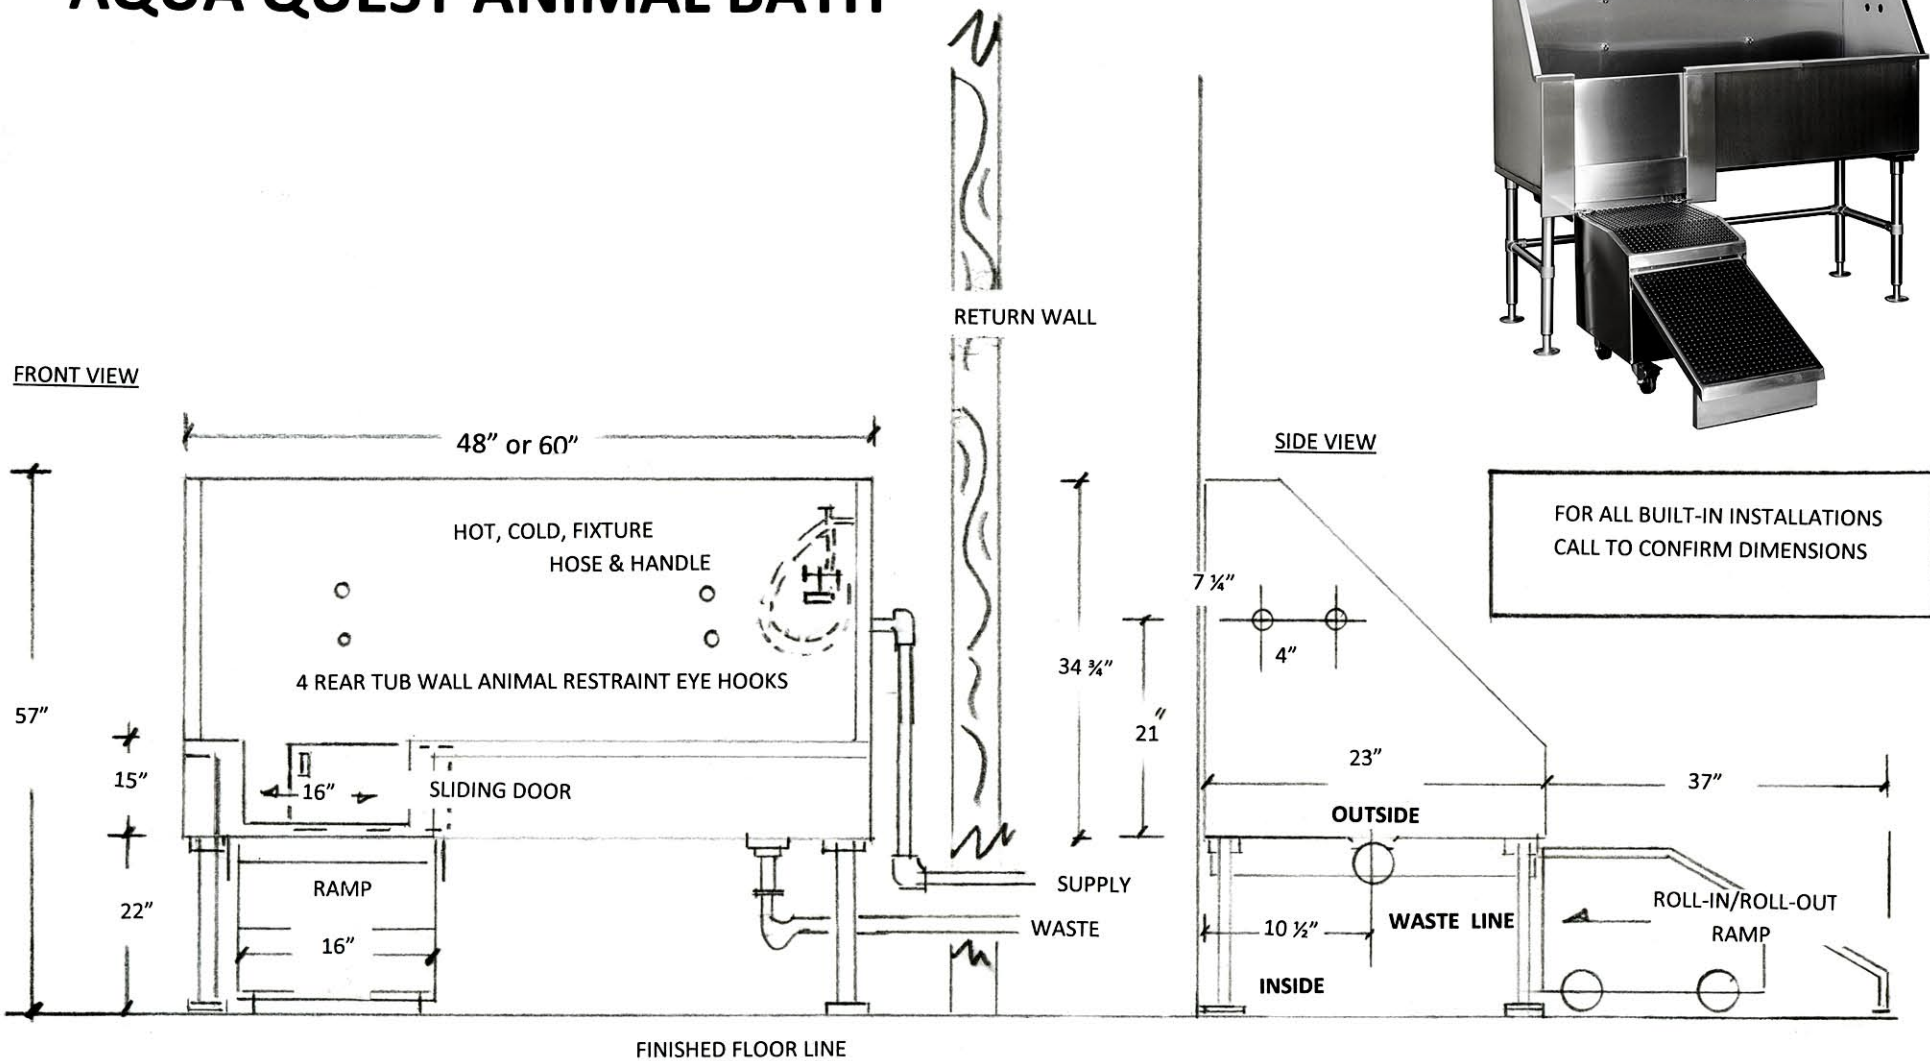

AQUA QUEST ANIMAL BATH

PET LIFT
EQUIPMENT CORPORATION

**VETLIFT
MEDICAL**

6340 17TH ST., CIRCLE EAST • SARASOTA, FLORIDA 34243
Toll Free Customer Service 888-388-1159

AQUA QUEST WALK-IN ANIMAL BATH

AQ58K Aqua Quest Walk-In Animal Bath 60" Long/**AQ48U** Aqua Quest Walk-In Animal Bath 48" Long
Ideal for bathing large dogs. A total stainless steel tub. Overall height 57" and depth 23". Fabricated of heavy duty 16 gauge stainless steel. Telescoping pull-out ramp for easy convenience. Sliding hide-a-way door for complete view. Accommodates breeds up to 300 lbs. Plumbing on right or left side. Four back wall eye hooks and sprayer hook.
Optional items: Faucet, sprayer, hose, clean-out hair trap, basket strainer, floor racks, soap dispenser, vacuum breaker. Plumbing details available upon request.